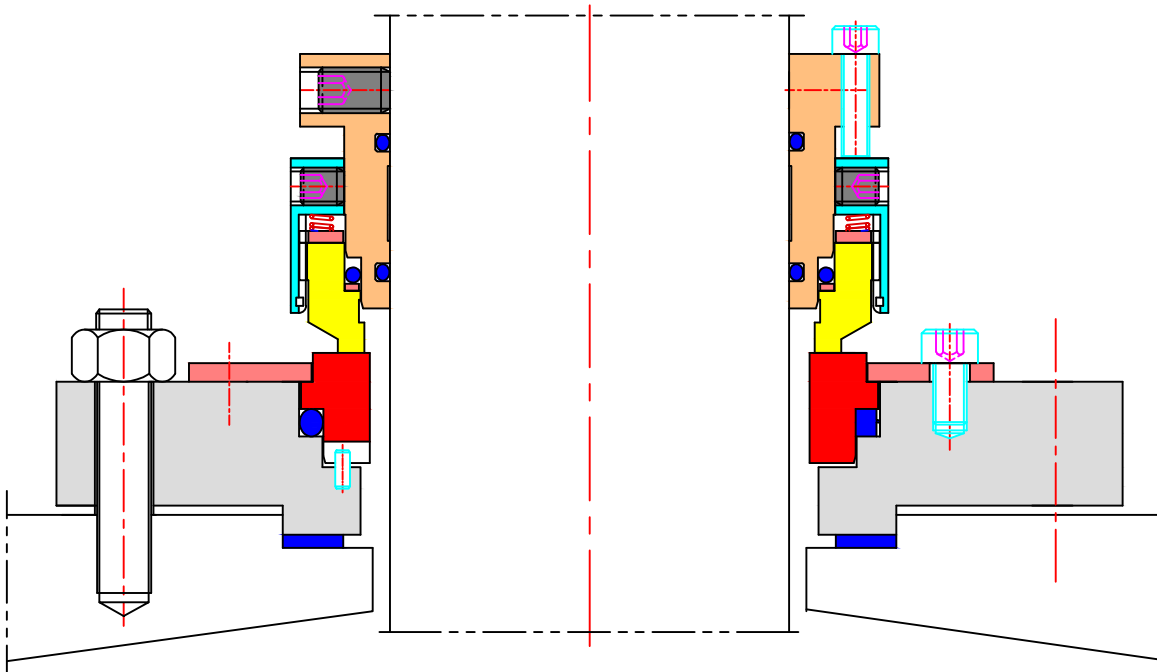

Type-5202 DB

50 SERIES MULTI SPRINGS REACTOR SEAL

SUPER MECHANICAL SEAL